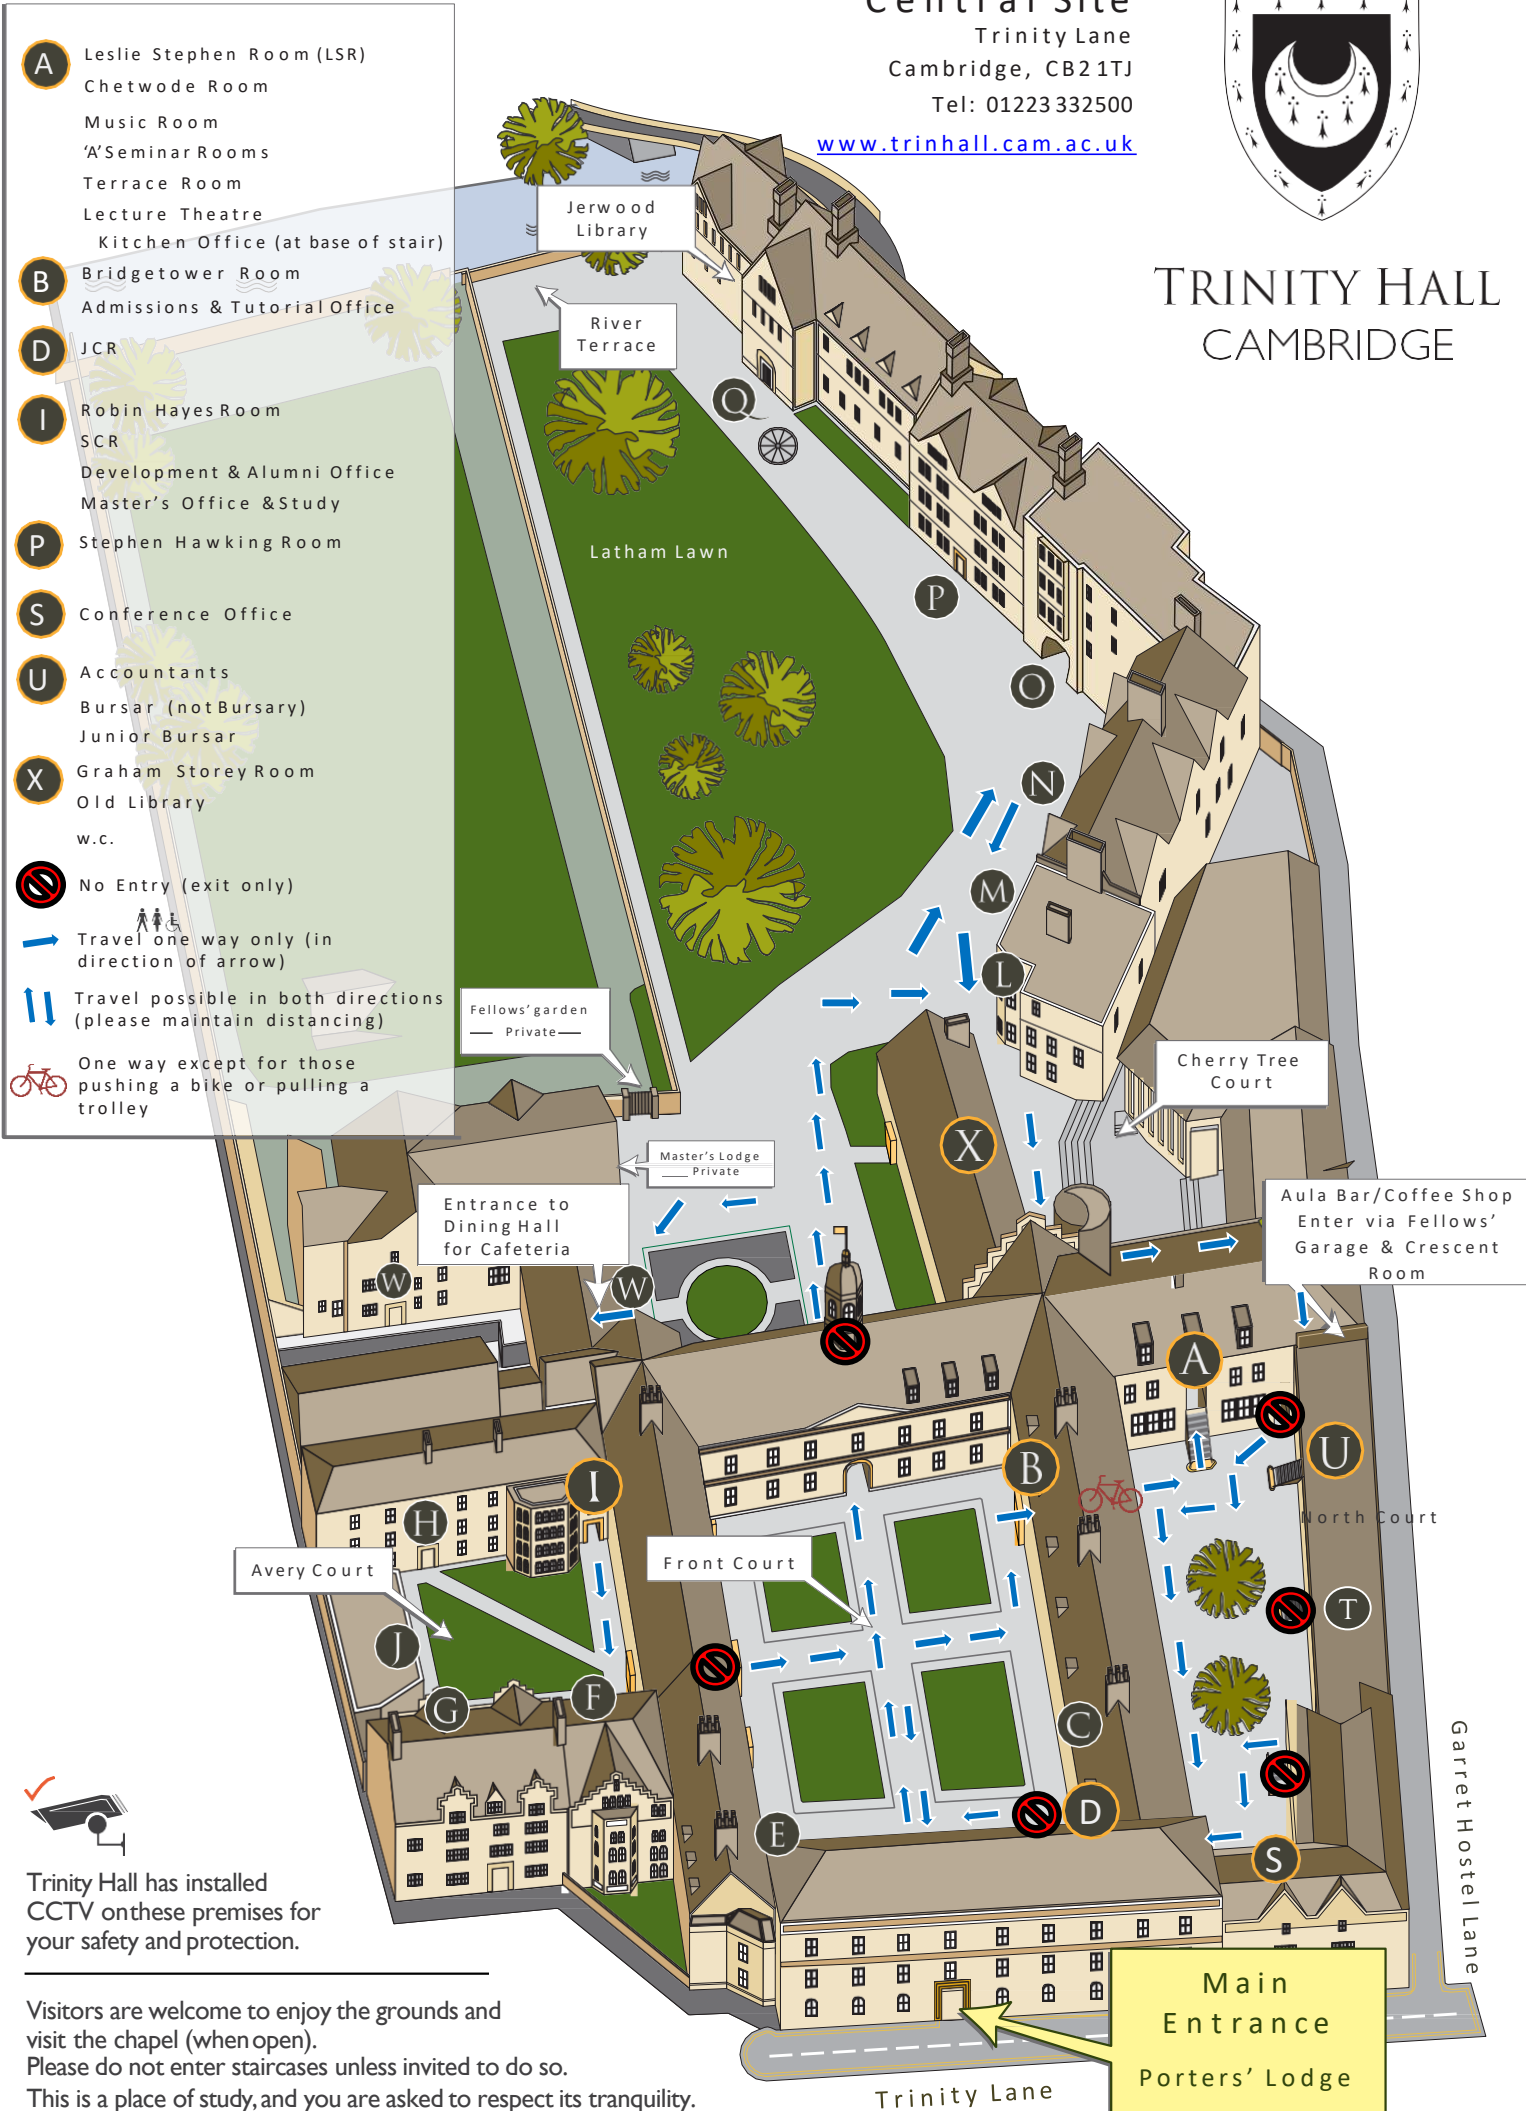

Central Site

Trinity Lane

Cambridge, CB2 1TJ

Tel: 01223 332500

www.trinhall.cam.ac.uk

TRINITY HALL CAMBRIDGE

- A** Leslie Stephen Room (LSR)
Chetwode Room
Music Room
'A'Seminar Rooms
Terrace Room
Lecture Theatre
Kitchen Office (at base of stair)
- B** Bridgetower Room
Admissions & Tutorial Office
- D** JCR
- I** Robin Hayes Room
SCR
Development & Alumni Office
Master's Office & Study
- P** Stephen Hawking Room
- S** Conference Office
- U** Accountants
Bursar (not Bursary)
Junior Bursar
- X** Graham Storey Room
Old Library
w.c.

- No Entry (exit only)
- Travel one way only (in direction of arrow)
- Travel possible in both directions (please maintain distancing)
- One way except for those pushing a bike or pulling a trolley

Trinity Hall has installed CCTV on these premises for your safety and protection.

Visitors are welcome to enjoy the grounds and visit the chapel (when open). Please do not enter staircases unless invited to do so. This is a place of study, and you are asked to respect its tranquility.