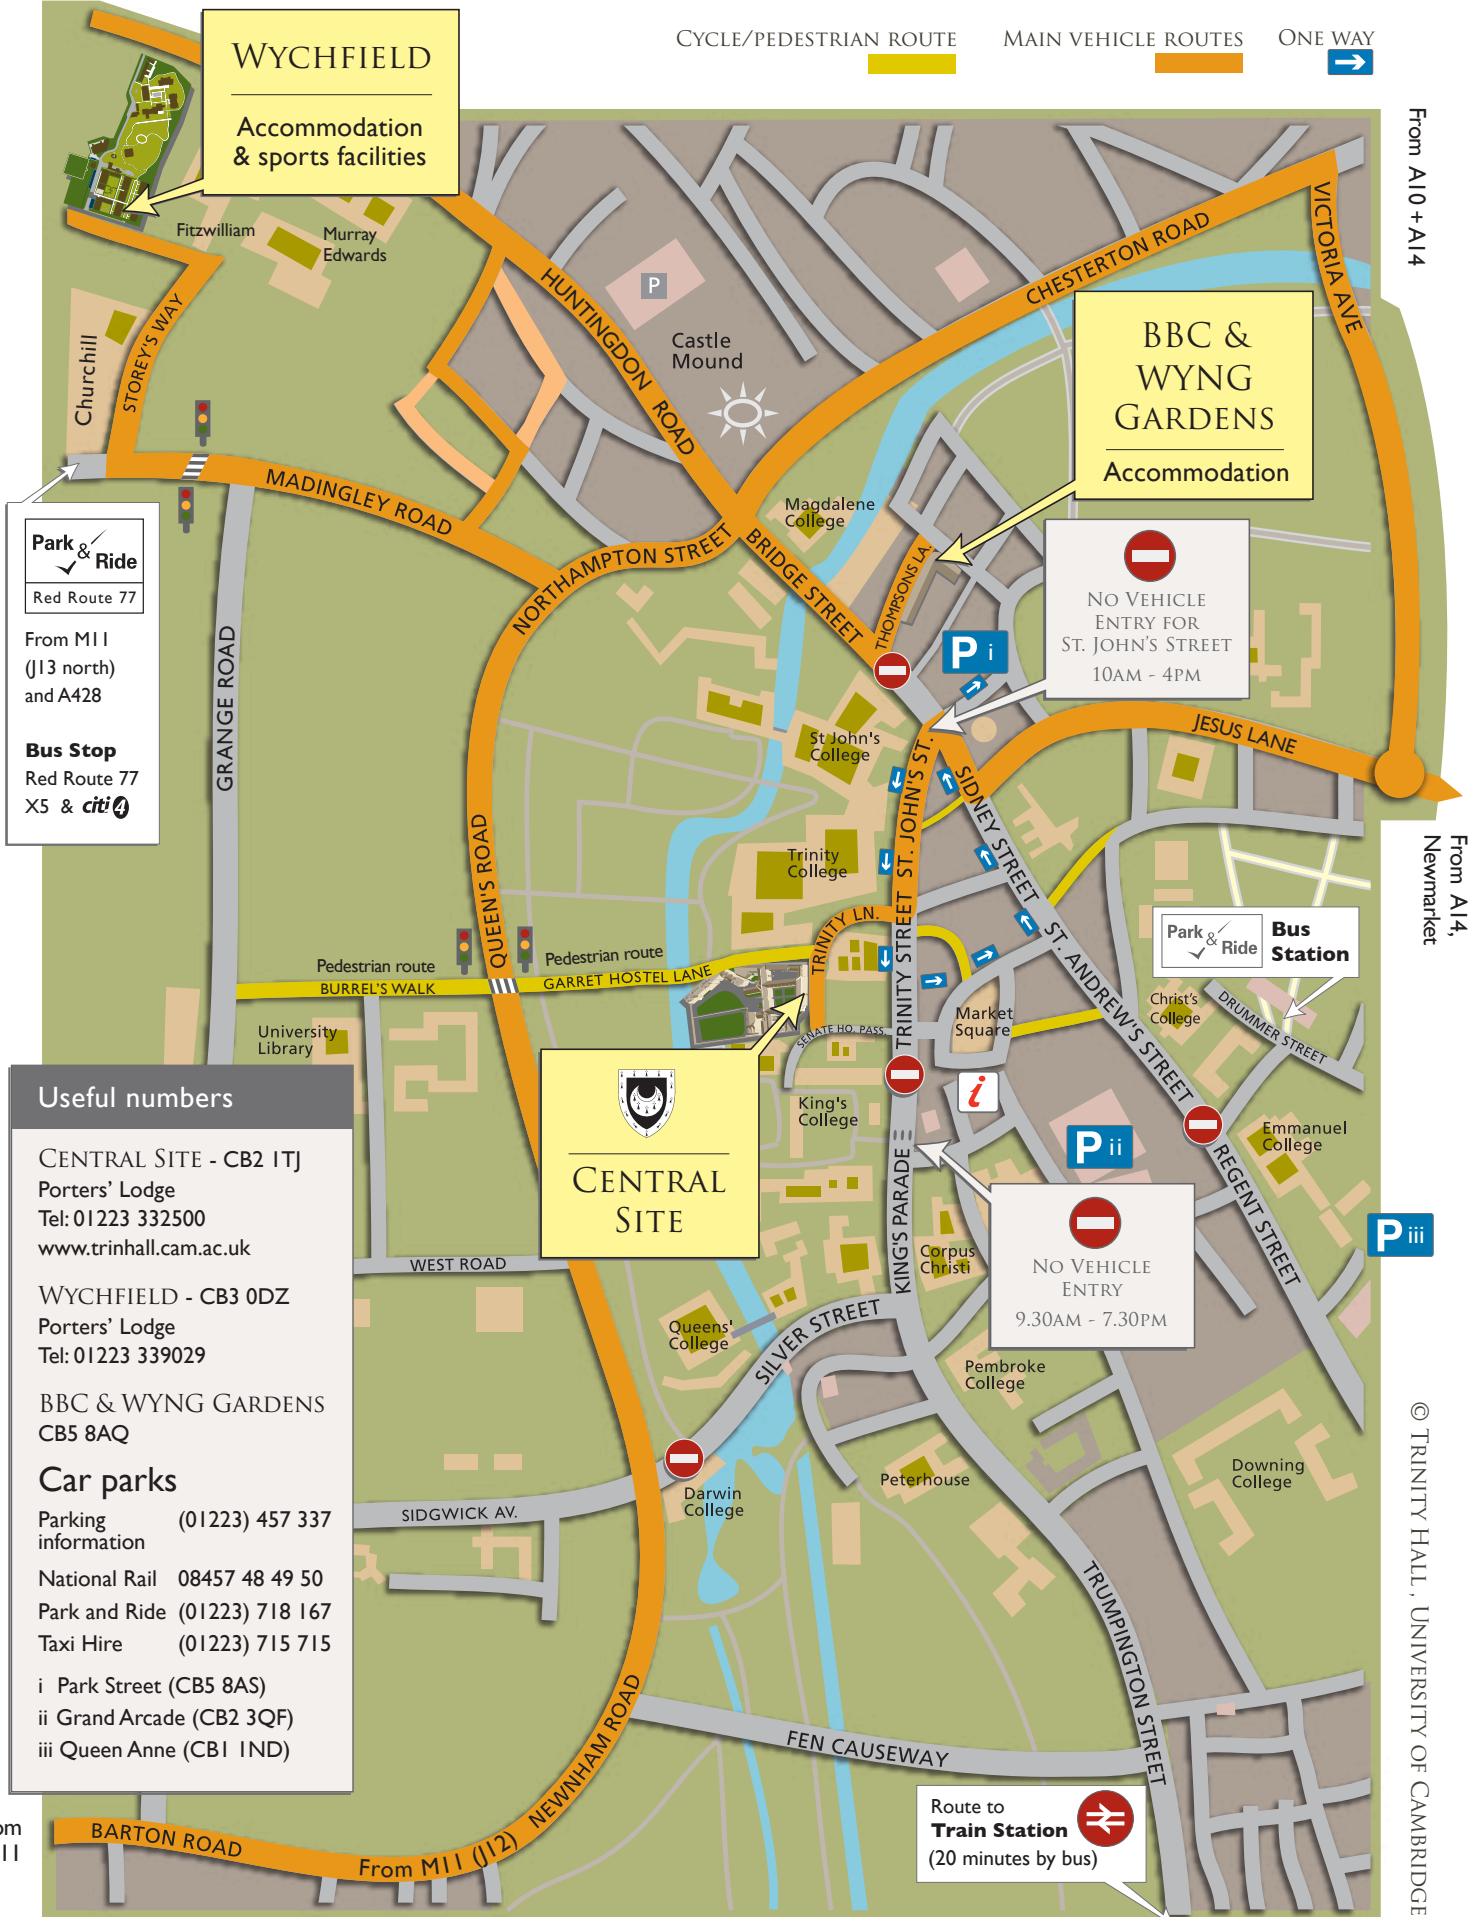

TRINITY HALL CAMBRIDGE

VEHICLE ROUTES

2020 v1

From A14, Huntingdon, AI & North

CYCLE/PEDESTRIAN ROUTE MAIN VEHICLE ROUTES ONE WAY

WYCHFIELD

Accommodation & sports facilities

BBC & WYNG GARDENS
Accommodation

CENTRAL SITE

Park & Ride
Red Route 77

From M11 (J13 north) and A428

Bus Stop
Red Route 77
X5 & **citi4**

NO VEHICLE ENTRY FOR ST. JOHN'S STREET
10AM - 4PM

Park & Ride **Bus Station**

NO VEHICLE ENTRY
9.30AM - 7.30PM

- i Park Street (CB5 8AS)
- ii Grand Arcade (CB2 3QF)
- iii Queen Anne (CBI IND)

Route to **Train Station**
(20 minutes by bus)

From M11

From A10 + A14

From A14, Newmarket

© TRINITY HALL, UNIVERSITY OF CAMBRIDGE