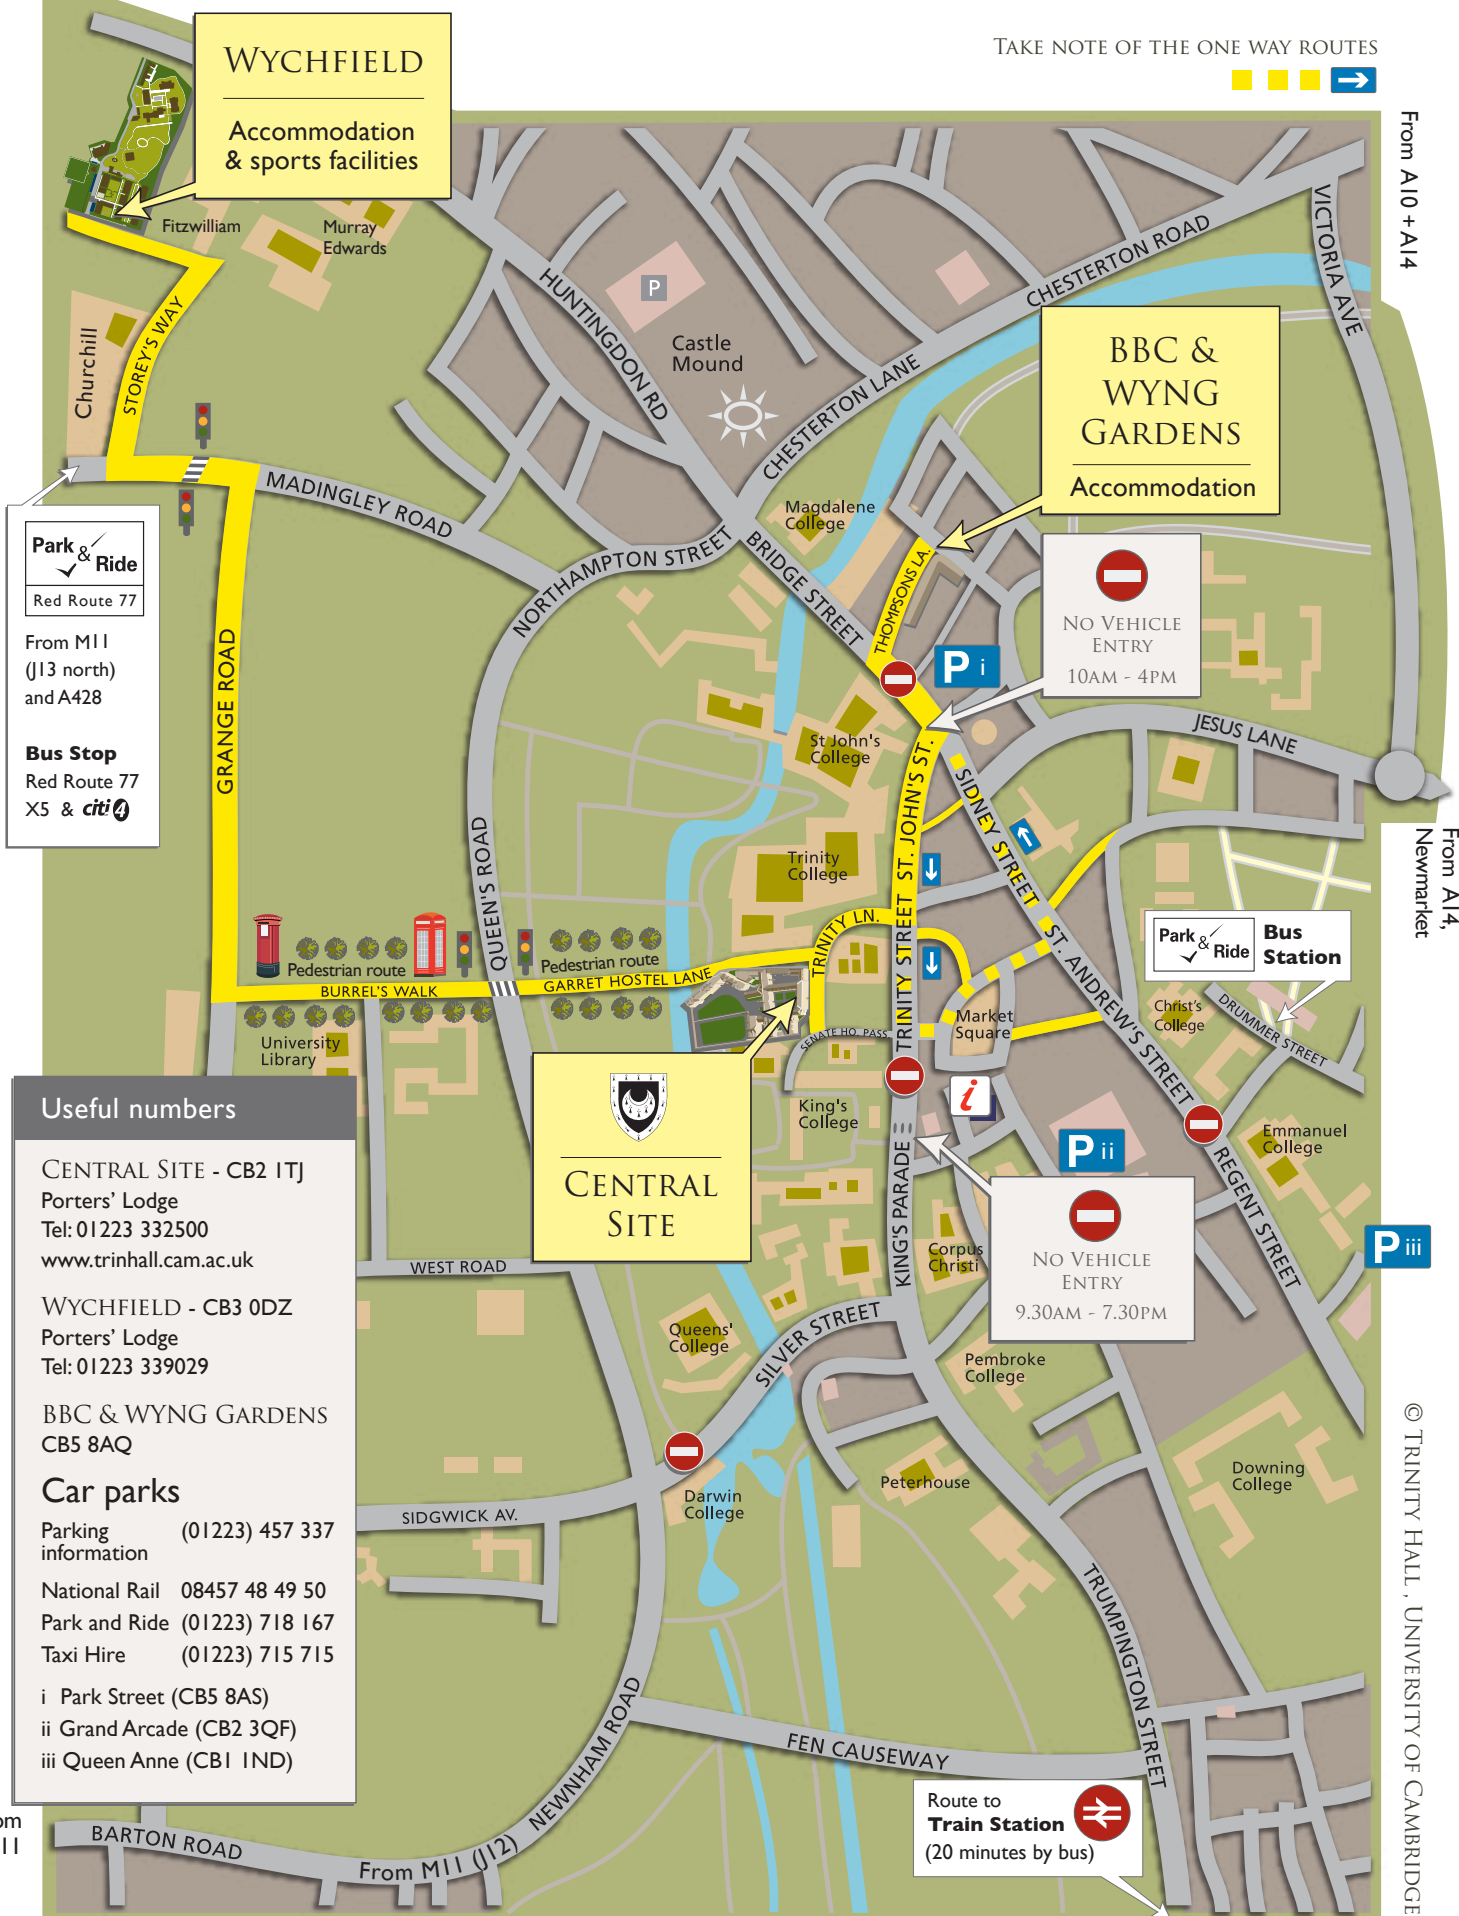

TRINITY HALL CAMBRIDGE

PEDESTRIAN AND CYCLE ROUTE

2020 v1

From A14, Huntingdon, A1 & North

TAKE NOTE OF THE ONE WAY ROUTES

From A10 + A14

From A14,
Newmarket

© TRINITY HALL, UNIVERSITY OF CAMBRIDGE

WYCHFIELD
Accommodation & sports facilities

BBC & WYNG GARDENS
Accommodation

CENTRAL SITE

Park & Ride
Red Route 77
From M11 (J13 north) and A428
Bus Stop
Red Route 77
X5 & citi

Useful numbers

CENTRAL SITE - CB2 1TJ
Porters' Lodge
Tel: 01223 332500
www.trinhall.cam.ac.uk

i Park Street (CB5 8AS)
ii Grand Arcade (CB2 3QF)
iii Queen Anne (CB1 IND)

Route to **Train Station**
(20 minutes by bus)