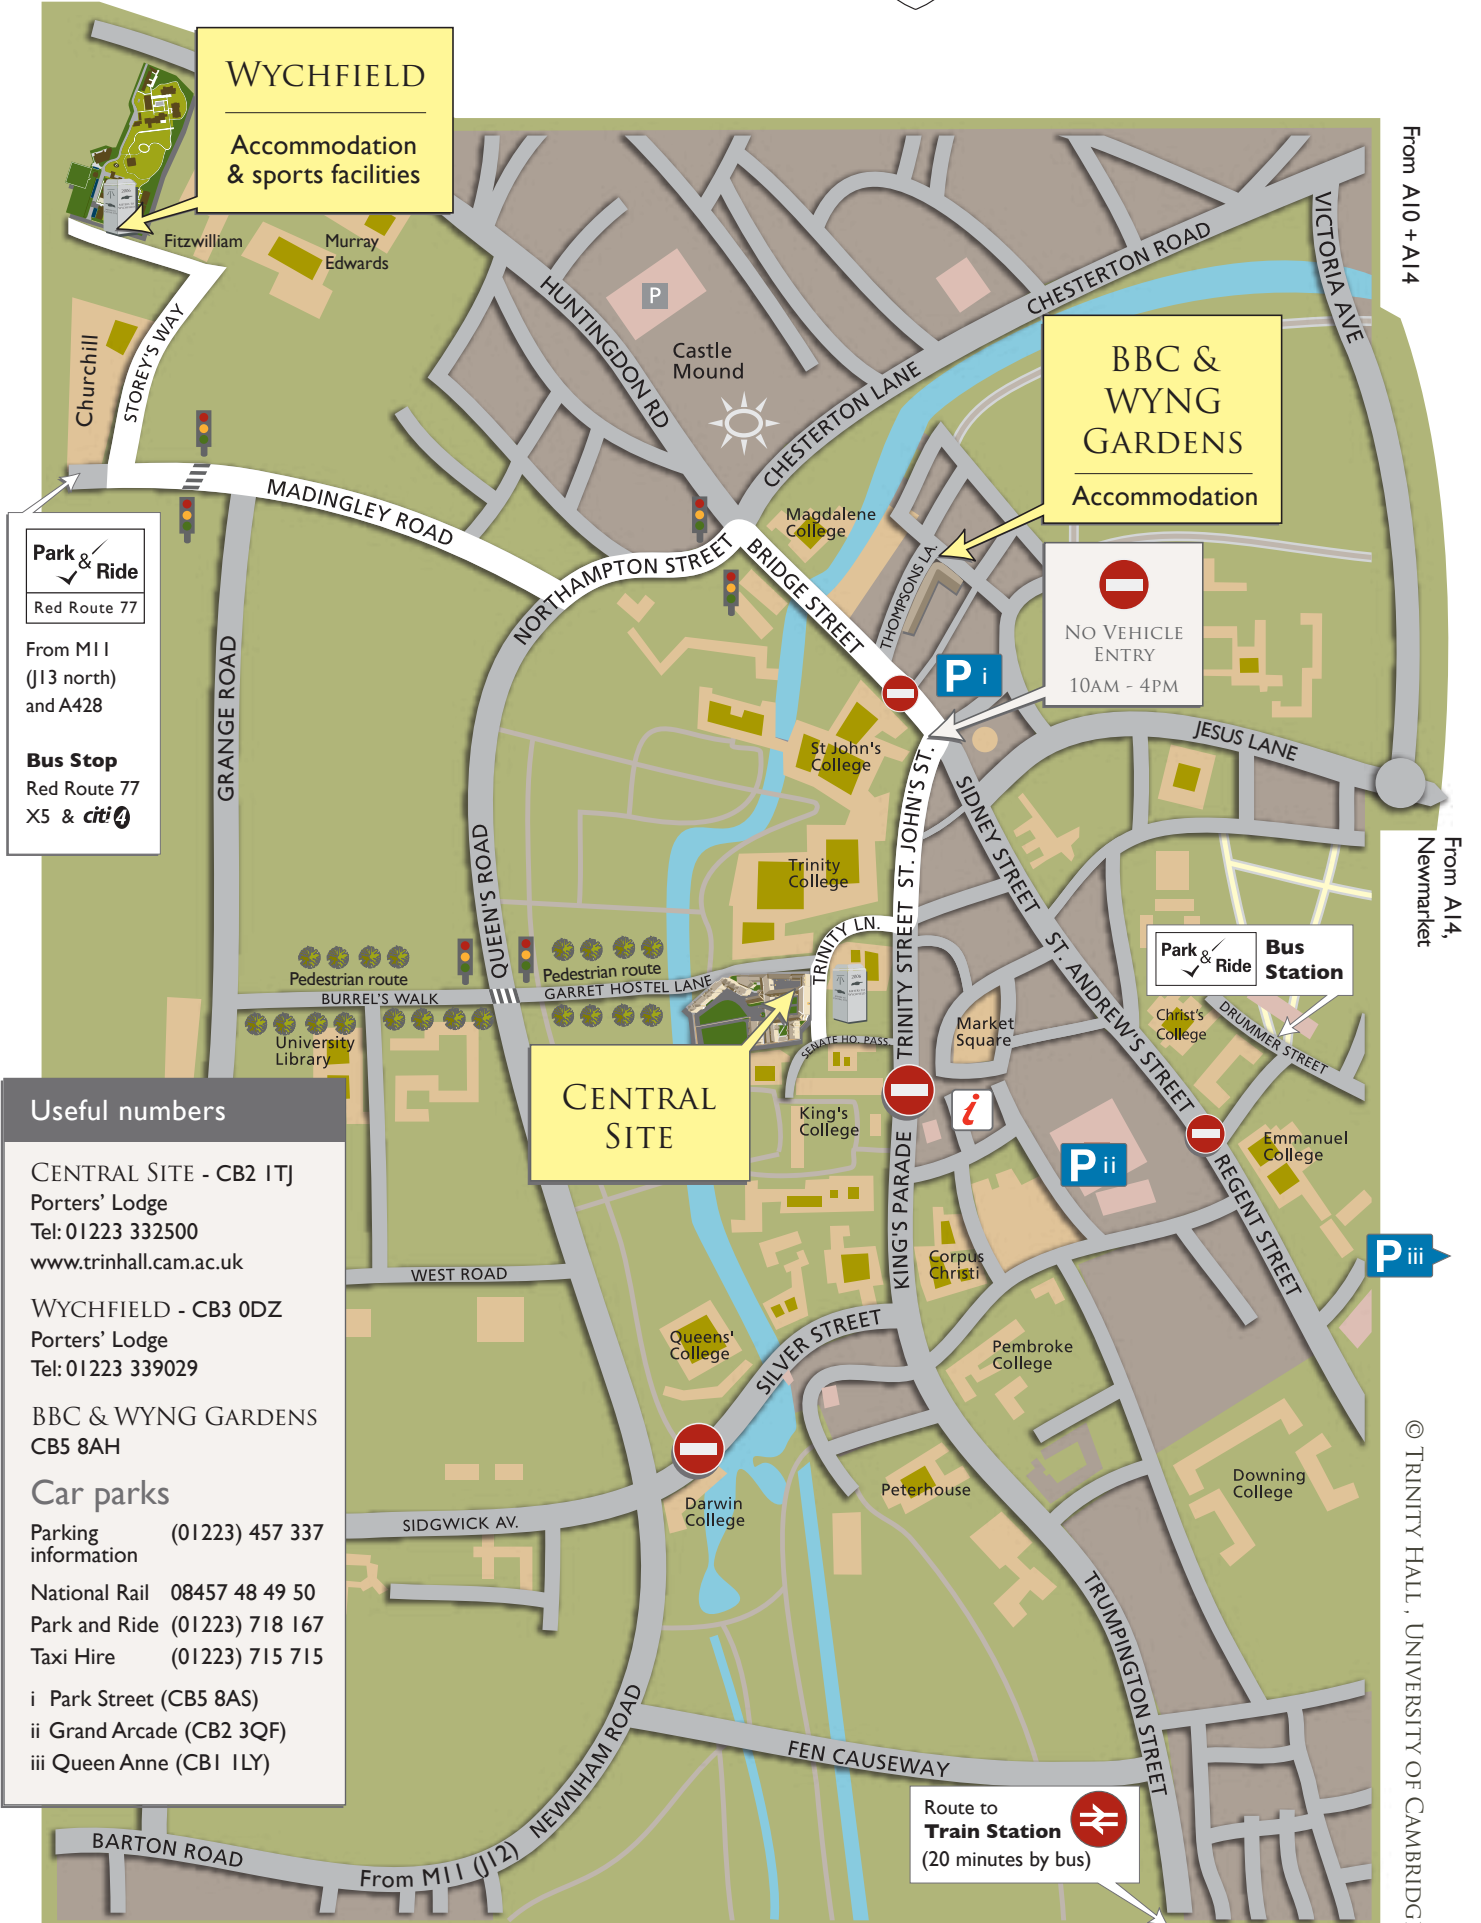

2006M MILESTONE WALK

TRINITY HALL CAMBRIDGE

From A14, Huntingdon, A1 & North

Park & Ride
Red Route 77

From M11 (J13 north) and A428

Bus Stop
Red Route 77
X5 & **citi**

Useful numbers

CENTRAL SITE - CB2 1TJ
Porters' Lodge
Tel: 01223 332500
www.trinhall.cam.ac.uk

i Park Street (CB5 8AS)
ii Grand Arcade (CB2 3QF)
iii Queen Anne (CB1 1LY)

Route to **Train Station**
(20 minutes by bus)

From M11

From A10 + A14

From A14,
Newmarket

© TRINITY HALL, UNIVERSITY OF CAMBRIDGE