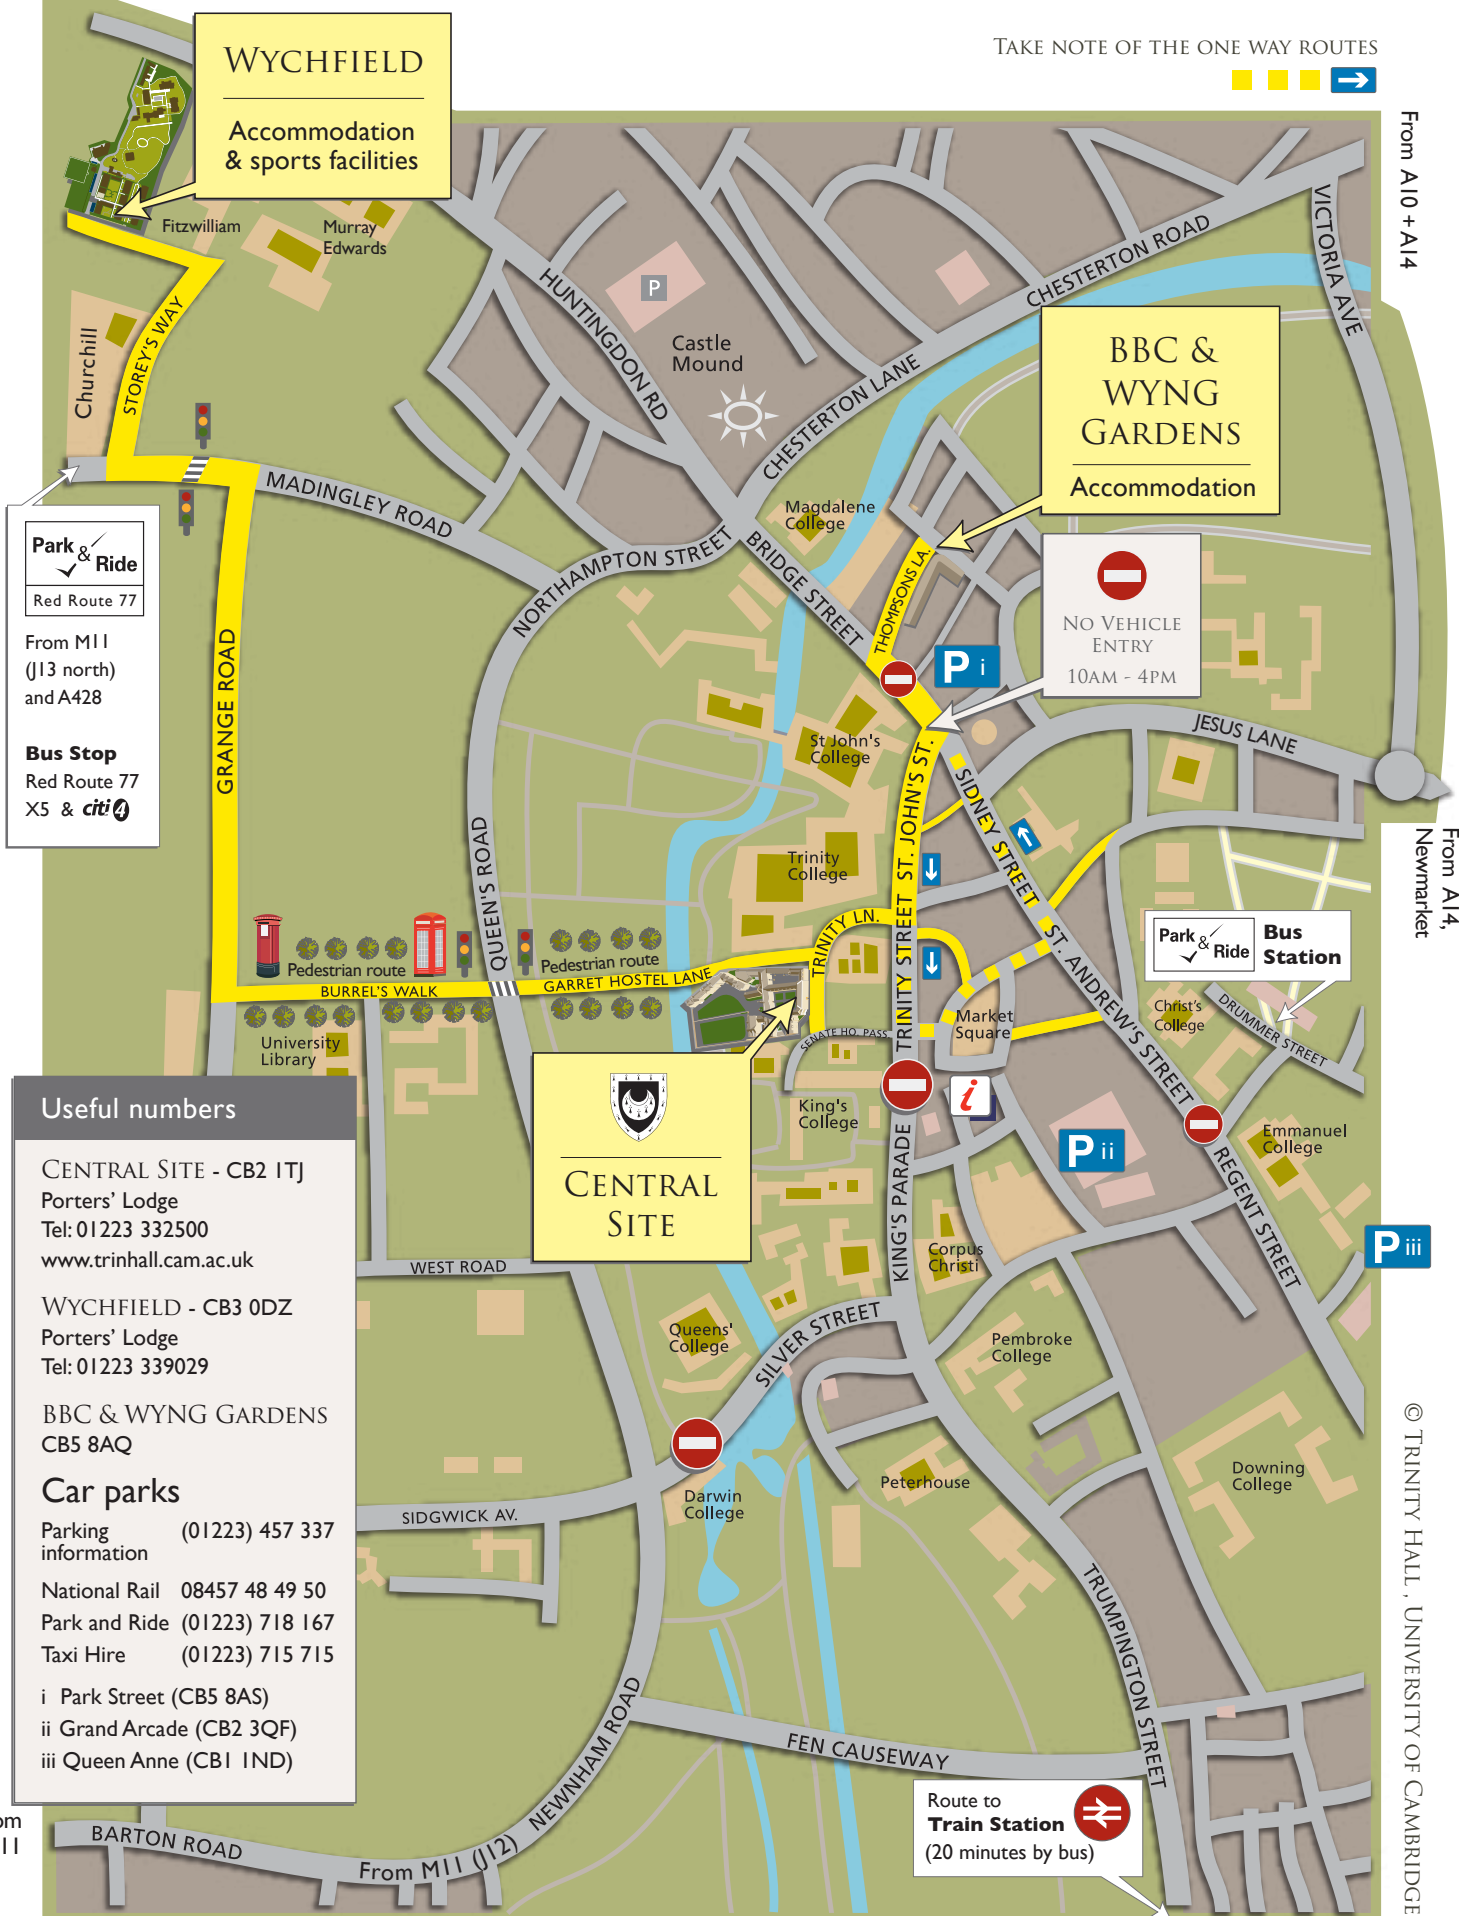

TRINITY HALL CAMBRIDGE

PEDESTRIAN AND CYCLE ROUTE

2018 v1

From A14, Huntingdon, A1 & North

TAKE NOTE OF THE ONE WAY ROUTES

From A10 + A14

From A14,
Newmarket

© TRINITY HALL, UNIVERSITY OF CAMBRIDGE

WYCHFIELD

Accommodation
& sports facilities

BBC & WYNG GARDENS
Accommodation

Park & Ride

Red Route 77

From M11
(J13 north)
and A428

Bus Stop

Red Route 77
X5 & citi

ii Grand Arcade (CB2 3QF)

iii Queen Anne (CB1 IND)

CENTRAL SITE

Route to
Train Station
(20 minutes by bus)